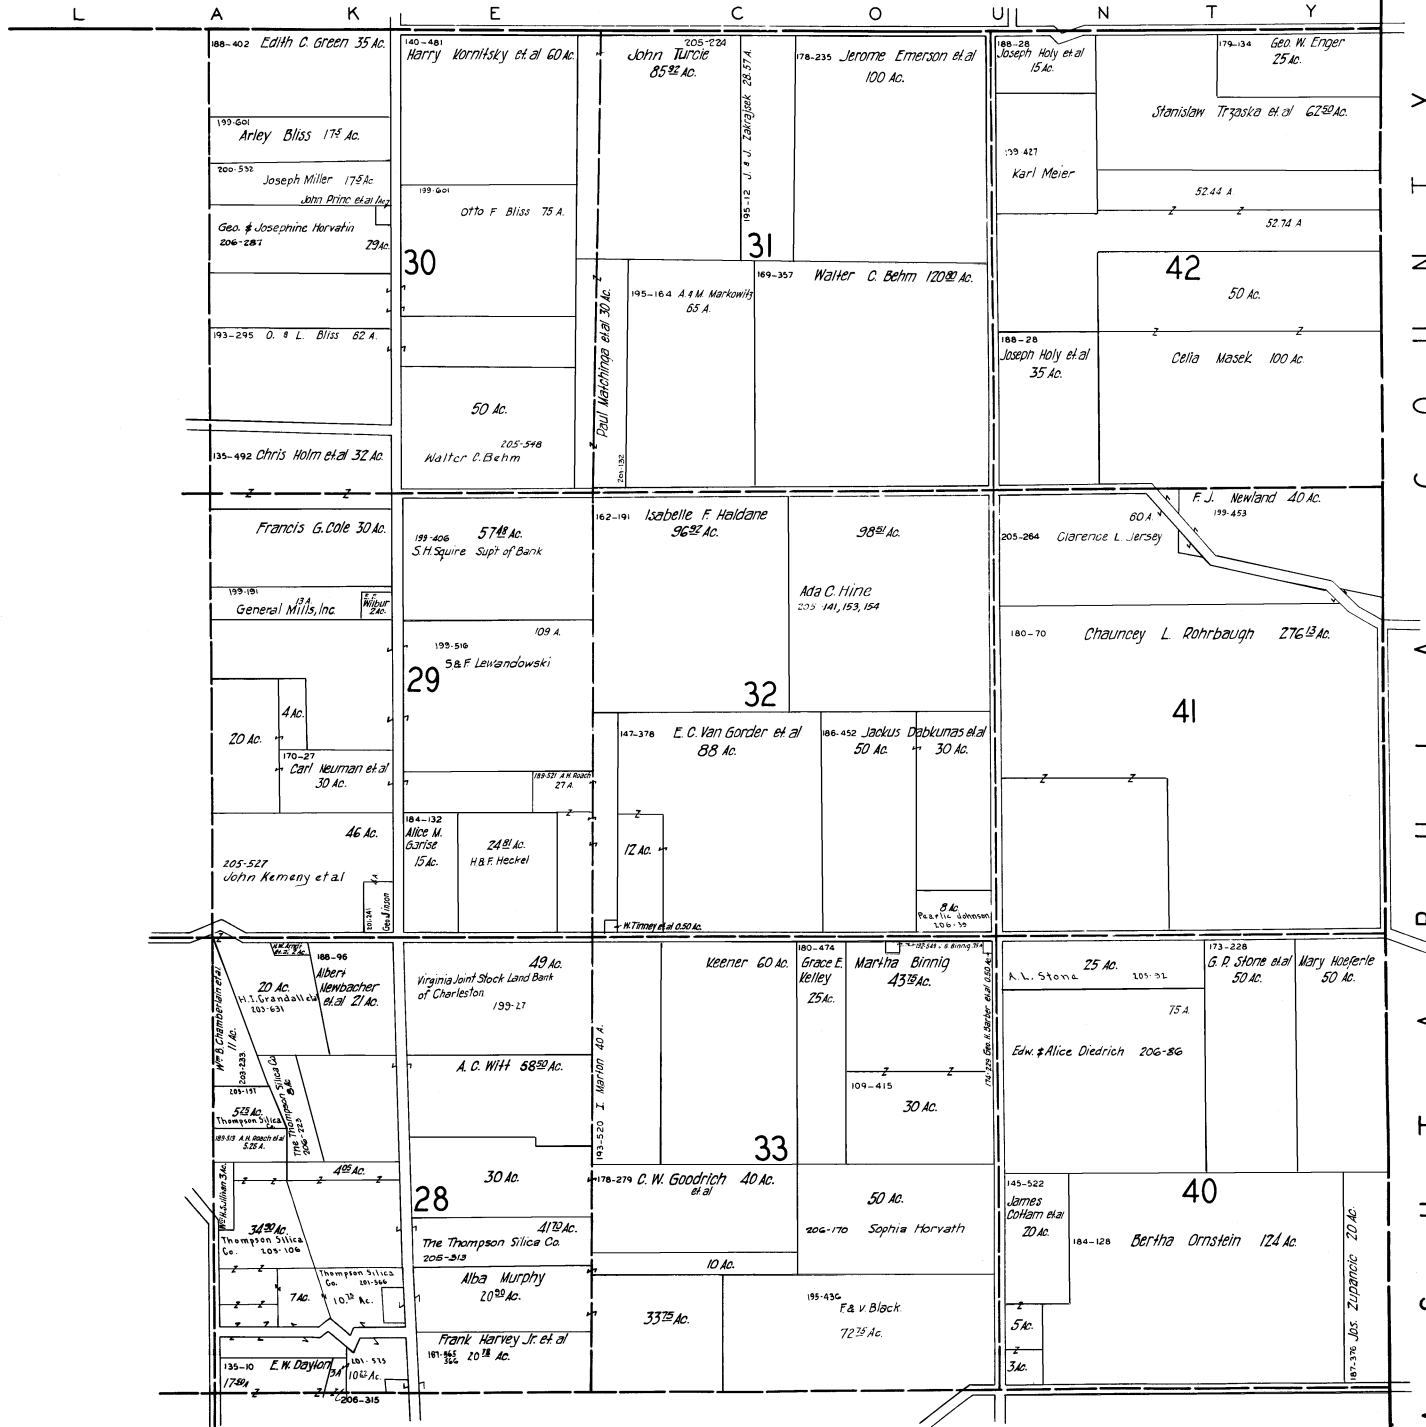

# THOMPSON TWP. - N.W. NOT TO SCALE 1941

NORTH-WEST  
QUARTER

THOMPSON T.P.

NORTH-WEST  
QUARTER

SCALE 1 in. = 10 ch.

JAN. 1, 1941

# THOMPSON TWP. - N.E. NOT TO SCALE 1941

NORTH-EAST  
QUARTER

THOMPSON TP.

NORTH-EAST  
QUARTER

Y  
T  
N  
C  
O  
U  
A  
B  
U  
L  
A  
S  
H  
T  
A

SCALE 1 in. = 10 CH.

JAN. 1, 1941

# THOMPSON TWP. - S.W. NOT TO SCALE 1941

SOUTH-WEST  
QUARTER

T H O M P S O N T P.

SOUTH-WEST  
QUARTER

Y  
T  
N  
U  
C  
O  
E  
A  
K  
L

SCALE 1 in. = 10 ch.

JAN. 1, 1941

HAMB DEN TP. M O N T V I L L E T P.

# THOMPSON TWP. - S.E. NOT TO SCALE 1941

SOUTH-EAST  
QUARTER

THOMPSON TP.

SOUTH-EAST  
QUARTER

SCALE 1 in. = 10 ch.  
JAN. 1, 1941