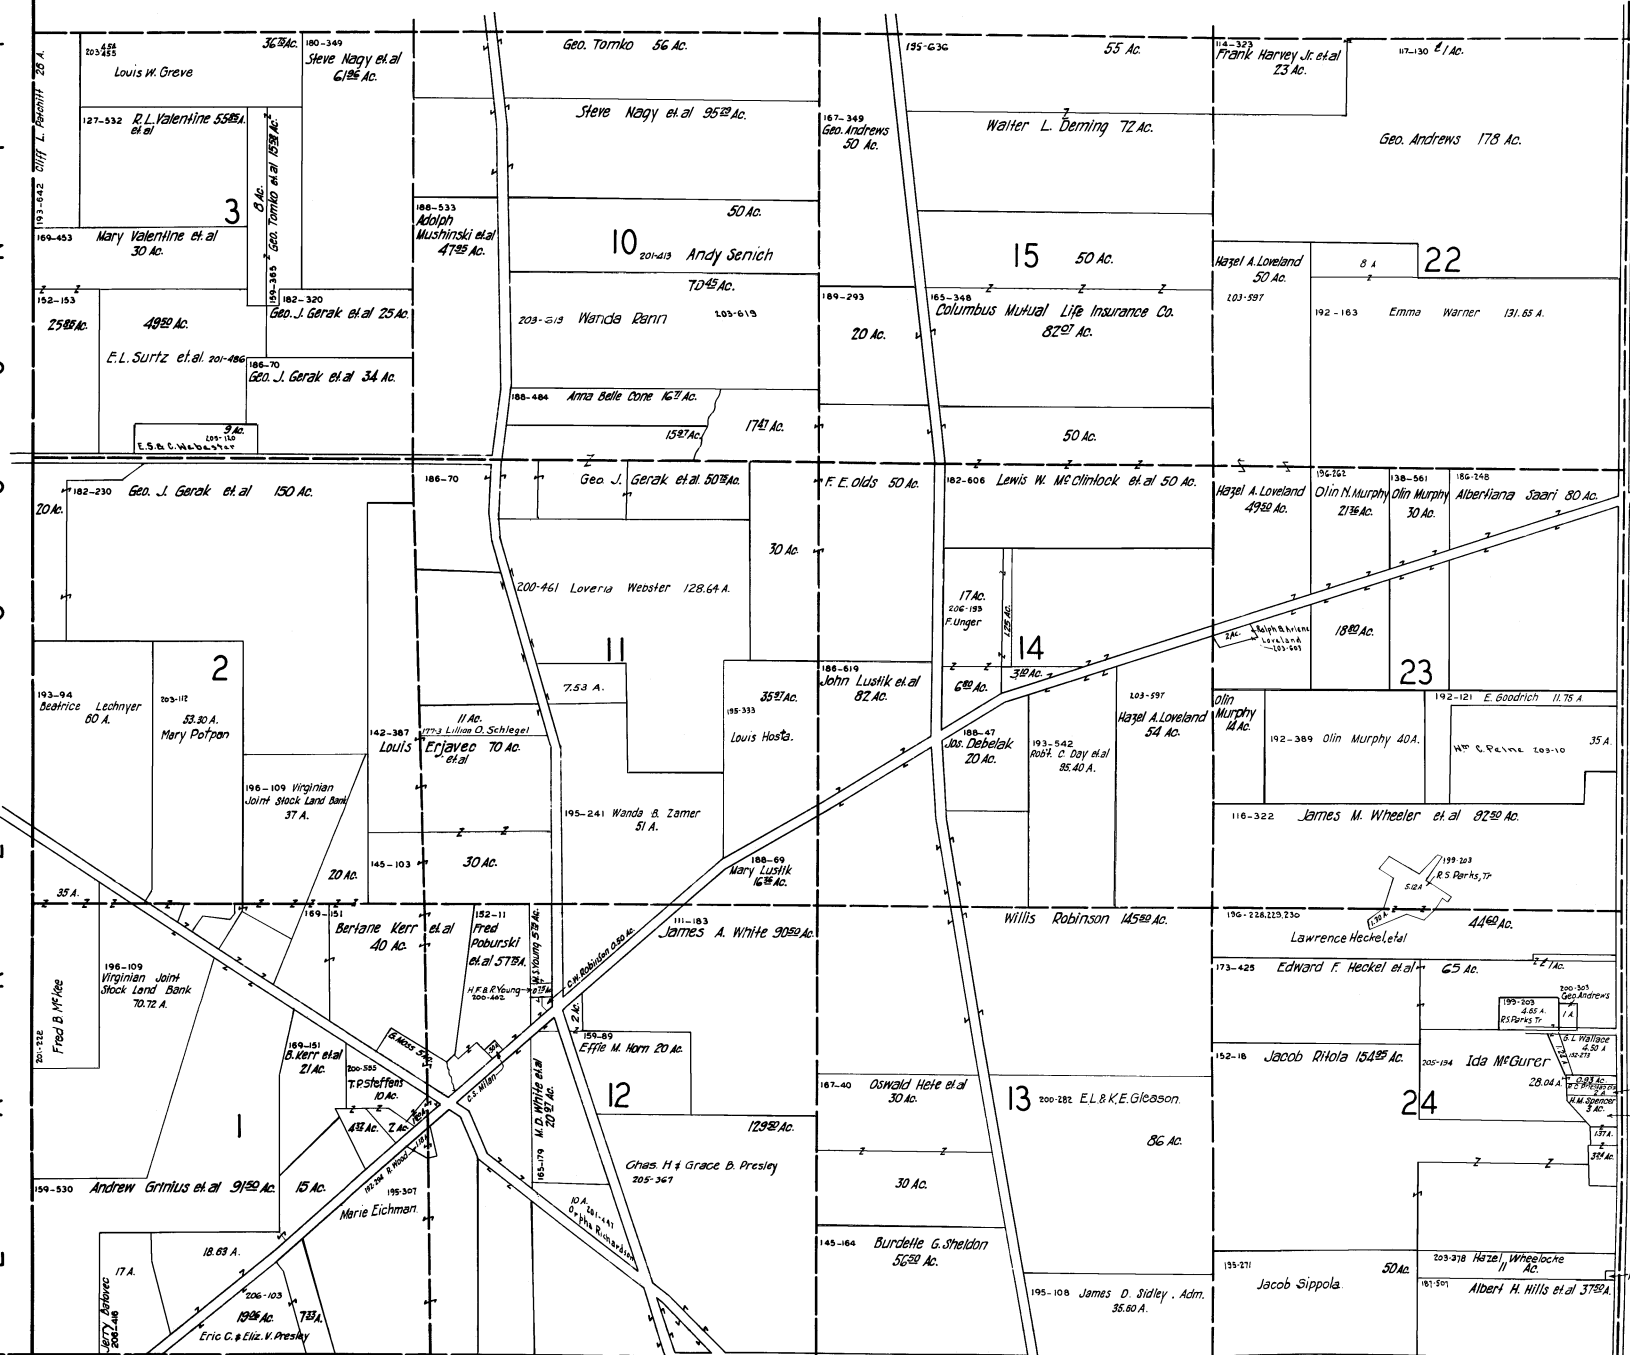

# THOMPSON TWP. - N.W. NOT TO SCALE 1941

NORTH-WEST  
QUARTER

THOMPSON T.P.

NORTH-WEST  
QUARTER

SCALE 1 in. = 10 ch.

JAN. 1, 1941

# THOMPSON TWP. - N.E. NOT TO SCALE 1941

NORTH-EAST  
QUARTER

THOMPSON TP.

NORTH-EAST  
QUARTER

Y  
T  
N  
C  
O  
U  
A  
B  
U  
L  
A  
S  
H  
T  
A

SCALE 1 in. = 10 CH.

JAN. 1, 1941

# THOMPSON TWP. - S.W. NOT TO SCALE 1941

SOUTH-WEST  
QUARTER

T H O M P S O N T P.

SOUTH-WEST  
QUARTER

Y  
T  
N  
U  
C  
O  
E  
A  
K  
L

SCALE 1 in. = 10 ch.

JAN. 1, 1941

HAMB DEN TP. M O N T V I L L E T P.

# THOMPSON TWP. - S.E. NOT TO SCALE 1941

SOUTH-EAST  
QUARTER

THOMPSON TP.

SOUTH-EAST  
QUARTER

SCALE 1 in. = 10 ch.  
JAN. 1, 1941