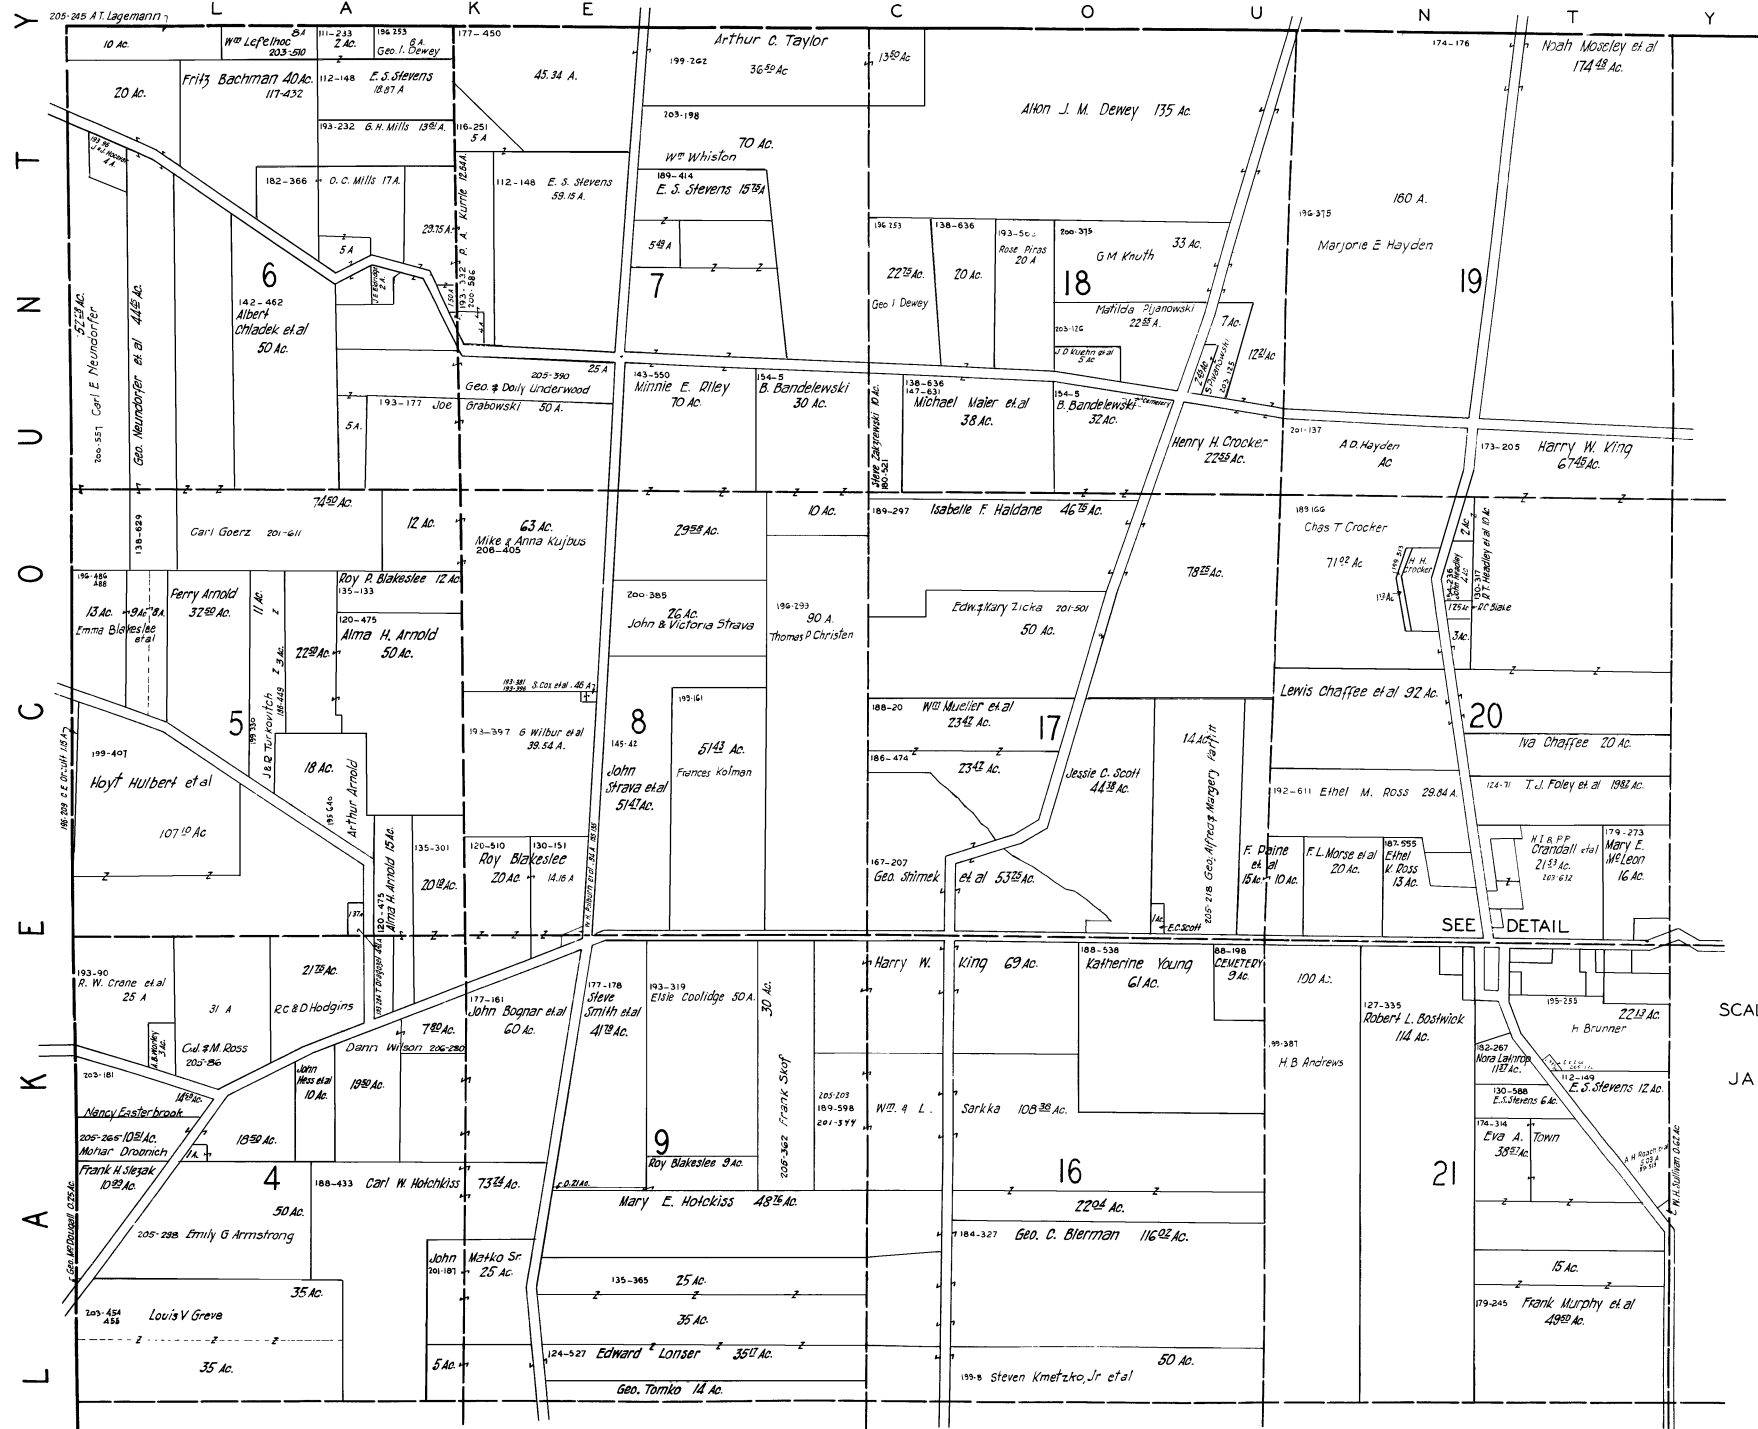

# THOMPSON TWP. - N.W. NOT TO SCALE 1941

NORTH-WEST  
QUARTER

THOMPSON T.P.

NORTH-WEST  
QUARTER

SCALE 1 in. = 10 ch.

JAN. 1, 1941

# THOMPSON TWP. - N.E. NOT TO SCALE 1941

NORTH-EAST  
QUARTER

THOMPSON TP.

NORTH-EAST  
QUARTER

Y  
T  
N  
C  
O  
U  
A  
B  
U  
L  
A  
S  
H  
T  
A

SCALE 1 in. = 10 CH.

JAN. 1, 1941

# THOMPSON TWP. - S.W. NOT TO SCALE 1941

SOUTH-WEST  
QUARTER

T H O M P S O N T P.

SOUTH-WEST  
QUARTER

Y  
T  
N  
U  
C  
O  
E  
A  
K  
L

SCALE 1 in. = 10 ch.

JAN. 1, 1941

HAMB DEN TP. M O N T V I L L E T P.

# THOMPSON TWP. - S.E. NOT TO SCALE 1941

SOUTH-EAST  
QUARTER

THOMPSON TP.

SOUTH-EAST  
QUARTER

SCALE 1 in. = 10 ch.  
JAN. 1, 1941