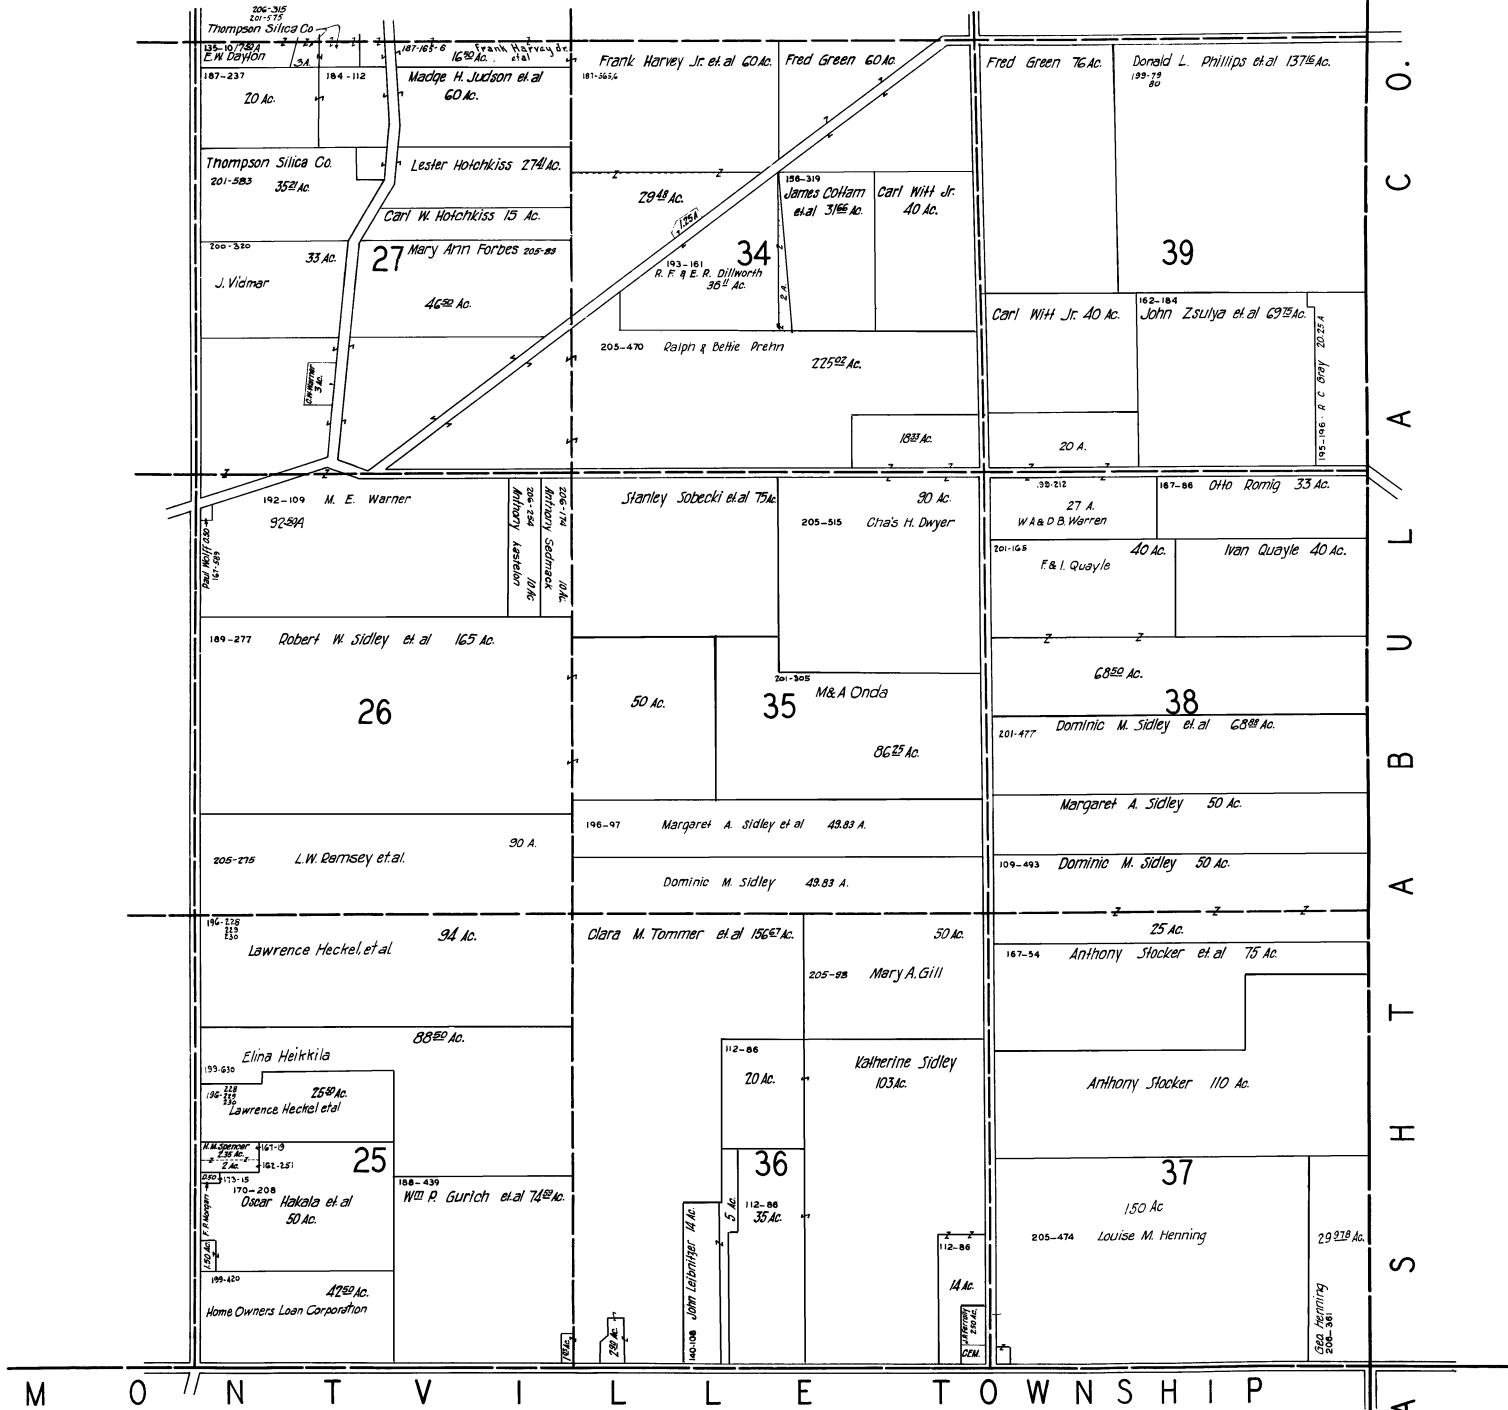

# THOMPSON TWP. - N.W. NOT TO SCALE 1941

NORTH-WEST  
QUARTER

THOMPSON T.P.

NORTH-WEST  
QUARTER

SCALE 1 in. = 10 ch.

JAN. 1, 1941

# THOMPSON TWP. - N.E. NOT TO SCALE 1941

NORTH-EAST  
QUARTER

THOMPSON TP.

NORTH-EAST  
QUARTER

Y  
T  
N  
C  
O  
U  
A  
B  
U  
L  
A  
S  
H  
T  
A

SCALE 1 in. = 10 CH.

JAN. 1, 1941

# THOMPSON TWP. - S.W. NOT TO SCALE 1941

SOUTH-WEST  
QUARTER

T H O M P S O N T P.

SOUTH-WEST  
QUARTER

Y  
T  
N  
U  
C  
O  
E  
A  
K  
L

SCALE 1 in. = 10 ch.

JAN. 1, 1941

HAMB DEN TP. M O N T V I L L E T P.

# THOMPSON TWP. - S.E. NOT TO SCALE 1941

SOUTH-EAST  
QUARTER

THOMPSON TP.

SOUTH-EAST  
QUARTER

SCALE 1 in. = 10 ch.  
JAN. 1, 1941